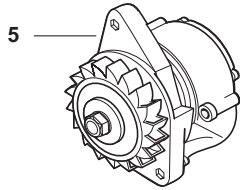

F10

Spare Parts for FORD
Tractors Built 1939 to 1964

Alternators, Generators and Regulators

SPAREX No.	DESCRIPTION	EQUIVALENT	TRACTOR MODEL
1	S.61050 Alternator Conversion Kit - w/ Belt	8NE10300ALT	9N, 2N, 8N (w/ Front Mount Distributor)
2	S.61051 Alternator Conversion Kit (Use Original Belt)	8NL10300ALT	8N (w/ Side Mount Distributor)
3	S.61020 Alternator Conversion Kit - w/ Belt	NAA10300ALT	NAA, Jubilee
4	S.61021 Alternator Conversion Kit (Use Original Belt)	556410300ALT	600, 700, 800, 900, 601, 701, 801, 901, 2000, 4000
5	S.61090 Universal Alternator - Rebuilt Less Pulley		12 Volt Universal Alternator (Self-Exciting with Built-in Regulator)
6	S.41157 Generator	ADN10001	Fordson Major, Power Major, Super Major, Dexta, Super Dexta
7	S.65580 Regulator - Push-in Terminals	EIADDN10505	Dexta (57-10/62), Fordson Major, Power Major (52-2/60)
8	S.41166 Regulator - Spade Terminals	E27N10505F	Dexta, Super Dexta (5/60-62), Fordson Power Major, Super Major (2/60-12/64)