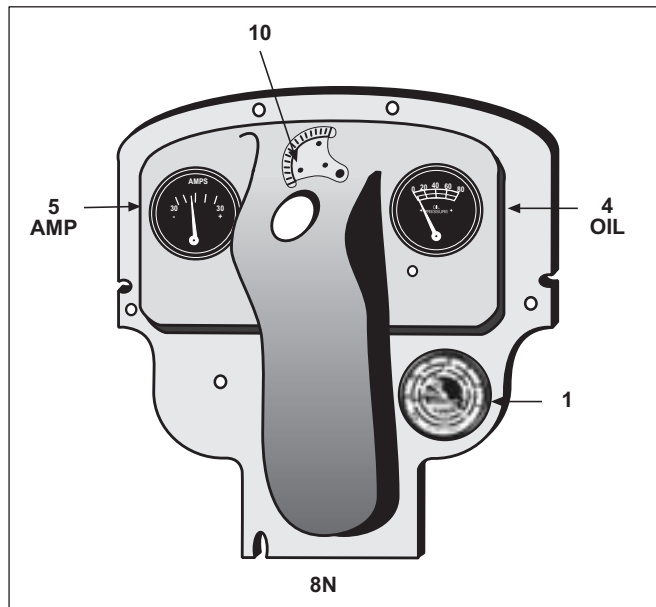

F10

Spare Parts for FORD
Tractors Built 1939 to 1964

Gauges and Related Components

Please see Index for alternative O.E. part numbers.

These parts are Sparex parts and are not manufactured by the Original Equipment Manufacturer. Original Equipment Manufacturer names, part numbers and descriptions are quoted for reference purposes only.