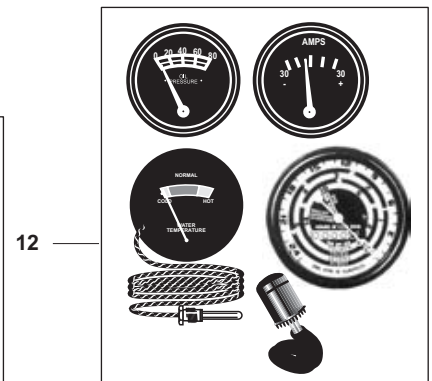

F10

Spare Parts for FORD
Tractors Built 1939 to 1964

Gauges and Related Components

Please see Index for alternative O.E. part numbers.

These parts are Sparex parts and are not manufactured by the Original Equipment Manufacturer. Original Equipment Manufacturer names, part numbers and descriptions are quoted for reference purposes only.