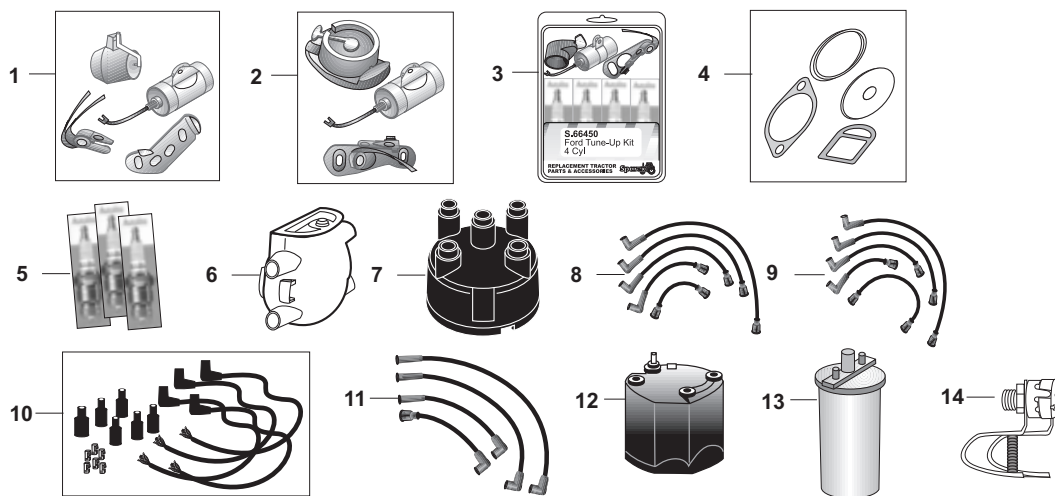

Ignition and Tune-up Kits, Distributor Caps, Spark Plugs, Wires and Coils

SPAREX No.	DESCRIPTION	EQUIVALENT	TRACTOR MODEL
1	S.61914 Ignition Kit Points, Condenser & Rotor	APN12000A B2NN12200A	9N, 2N, (8N Front Mount Distributor)
2	S.61919 Ignition Kit Points, Condenser & Rotor	CPN12000A C0NN12200A	(8N Side Mount Distributor), NAA, Jubilee, 600, 700, 800, 900, 601, 701, 801, 901, 2000, 4000
3	S.61352 Tune-up Kit - 4 Autolite 216 Std Tip Plugs, Points, Condenser, Rotor, Gaskets (Hanger Display Pkg)	309786	9N, 2N, (8N Front Mount Distributor)
3	S.61353 Tune-up Kit - 4 Autolite 437 Extnd Tip Plugs, Points, Condenser, Rotor, Gaskets (Hanger Display Pkg)	309786	9N, 2N, (8N Front Mount Distributor)
3	S.61354 Tune-up Kit - 4 Autolite 216 Std Tip Plugs, Points, Condenser, Rotor (Hanger Display Pkg)	309787	(8N Side Mount Distributor), NAA, Jubilee, 600, 700, 800, 900, 601, 701, 801, 901, 2000, 4000
3	S.61356 Tune-up Kit - 4 Autolite 437 Extnd Tip Plugs, Points, Condenser, Rotor (Hanger Display Pkg)	309787	(8N Side Mount Distributor), NAA, Jubilee, 600, 700, 800, 900, 601, 701, 801, 901, 2000, 4000
4	S.60308 Distributor Gasket Kit	9N12104	9N, 2N, (8N Front Mount Distributor)
5	S.61997 Spark Plug - Autolite 216 - Standard Tip	Champion H10, H12 Motorcraft AL7, AL9	9N, 2N, 8N, NAA, Jubilee, 600, 700, 800, 900, 601, 701, 801, 901, 2000, 4000
5	S.61998 Spark Plug - Autolite 437 - Extended Tip	Champion H14Y, H18Y Motorcraft AL82	9N, 2N, 8N, NAA, Jubilee, 600, 700, 800, 900, 601, 701, 801, 901, 2000, 4000
6	S.66426 Distributor Cap	9N12106C	9N, 2N, (8N Front Mount Distributor)
7	S.66427 Distributor Cap	NCA12106A	(8N Side Mount Distributor), NAA, Jubilee, 600, 700, 800, 900, 601, 701, 801, 901, 2000, 4000
8	S.66606 Custom Spark Plug Wire Sets - Quality No Cutting or Fitting Required	8N12259	(8N Side Mount Distributor)
9	S.66581 Custom Spark Plug Wire Sets - Quality No Cutting or Fitting Required	CPN12259B	NAA, Jubilee, 600, 700, 800, 900, 601, 701, 801, 901, 2000, 4000
10	S.66441 Universal Spark Plug Set - 4 Cyl High Quality Packard 440 Cable	9N12259B CPN12259	9N, 2N, 8N, NAA, Jubilee, 600, 700, 800, 900, 601, 701, 801, 901, 2000, 4000
10	S.66442 Universal Spark Plug Set - 4 Cyl Standard Cable	9N12259B CPN12259	9N, 2N, 8N, NAA, Jubilee, 600, 700, 800, 900, 601, 701, 801, 901, 2000, 4000
11	S.02097 Universal Spark Plug Set - 4 Cyl Straight Boot - High Quality Packard 440 Cable		9N, 2N, 8N, NAA, Jubilee, 600, 700, 800, 900, 601, 701, 801, 901, 2000, 4000
12	S.60837 Coil - 6 Volt	9N12024	9N, 2N, (8N Front Mount Distributor)
12	S.60187 Coil - 12 Volt		9N, 2N, (8N Front Mount Distributor w/ 12 v Conversion)
13	S.61548 Coil - 6 Volt	E8TF12029BA	(8N Side Mount Distributor), NAA, 600, 700, 800, 900, 601, 701, 801, 901, 2000, 4000
13	S.61016 Coil - 12 Volt - Non-Resistored	D5TE12029AB	(8N Side Mount Distributor), NAA, Jubilee, 600, 700, 800, 900, 601, 701, 801, 901, 2000, 4000 (w/ 12 v Conversion)
14	S.52671 Voltage Reducer w/ Bracket (12 Volt to 6 Volt)		Universal

Please see Index for alternative O.E. part numbers.