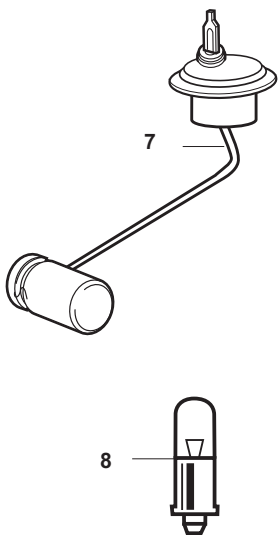

F10

Spare Parts for FORD
Tractors Built 1939 to 1964

Gauges and Related Components

Please see Index for alternative O.E. part numbers.

These parts are Sparex parts and are not manufactured by the Original Equipment Manufacturer. Original Equipment Manufacturer names, part numbers and descriptions are quoted for reference purposes only.