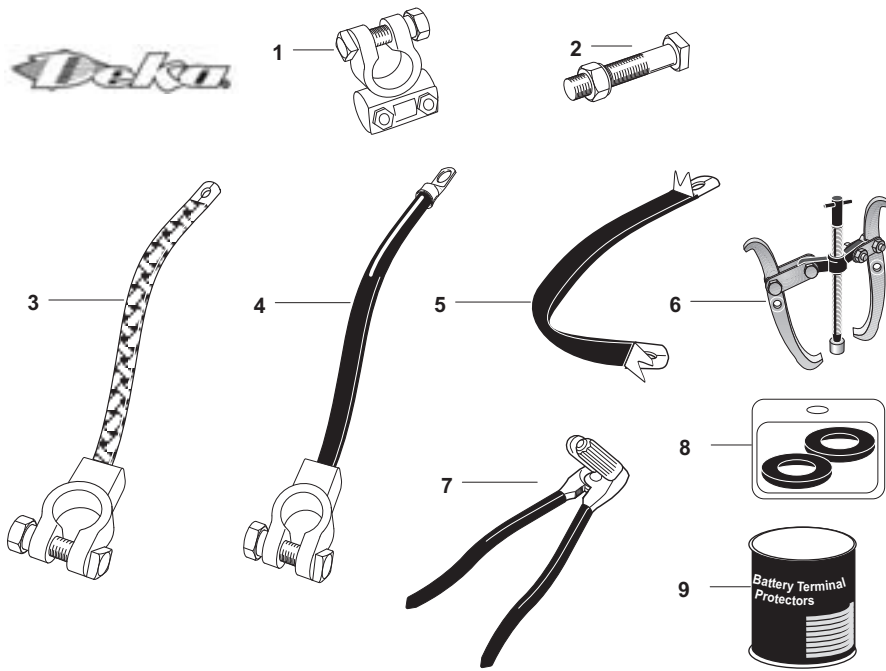

Spare Parts for FORD Tractors Built 1939 to 1964