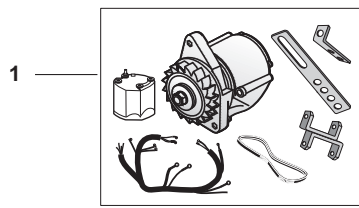

F10

Spare Parts for FORD
Tractors Built 1939 to 1964

Alternators, Generators and Regulators

SPAREX No.	DESCRIPTION	EQUIVALENT	TRACTOR MODEL
1	S.61050 Alternator Conversion Kit - w/ Belt	8NE10300ALT	9N, 2N, 8N (w/ Front Mount Distributor)
2	S.61051 Alternator Conversion Kit (Use Original Belt)	8NL10300ALT	8N (w/ Side Mount Distributor)
3	S.61020 Alternator Conversion Kit - w/ Belt	NAA10300ALT	NAA, Jubilee
4	S.61021 Alternator Conversion Kit (Use Original Belt)	556410300ALT	600, 700, 800, 900, 601, 701, 801, 901, 2000, 4000
5	S.61090 Universal Alternator - Rebuilt Less Pulley		12 Volt Universal Alternator (Self-Exciting with Built-in Regulator)
6	S.41157 Generator	ADN10001	Fordson Major, Power Major, Super Major, Dexta, Super Dexta
7	S.65580 Regulator - Push-in Terminals	EIADDN10505	Dexta (57-10/62), Fordson Major, Power Major (52-2/60)
8	S.41166 Regulator - Spade Terminals	E27N10505F	Dexta, Super Dexta (5/60-62), Fordson Power Major, Super Major (2/60-12/64)