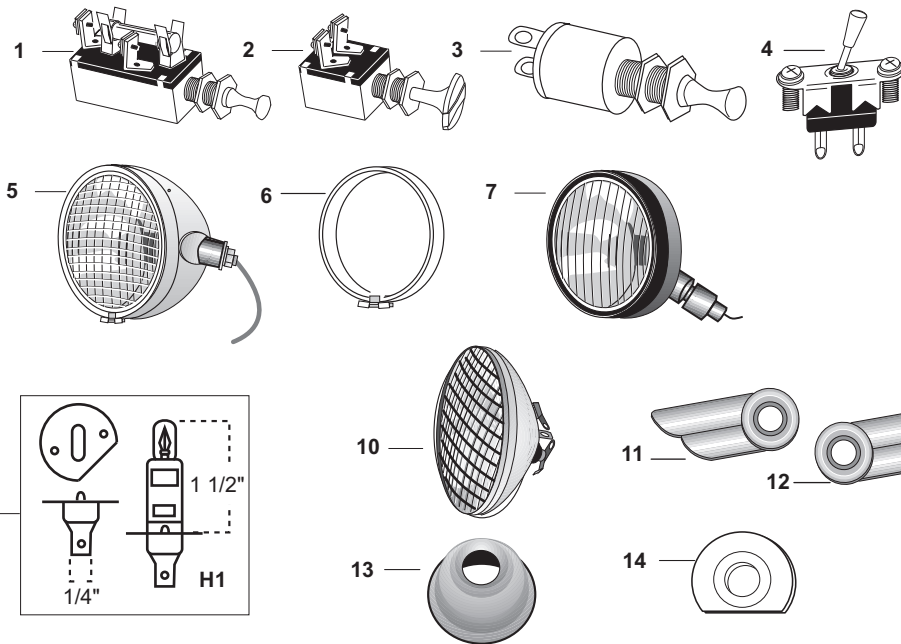

F10

Spare Parts for FORD
Tractors Built 1939 to 1964

Switches, Headlamps and Related Components

SPAREX No.	DESCRIPTION	EQUIVALENT	TRACTOR MODEL
1	S.60828 Light Switch w/ Fuse	8N11654B	9N, 2N, 8N, NAA, Jubilee
2	S.60829 Light Switch - Quality	FDN11654A	600, 700, 800, 900, 601, 701, 801, 901, 2000, 4000
3	S.60830 Light Switch - Economy	FDN11654A	600, 700, 800, 900, 601, 701, 801, 901, 2000, 4000
4	S.66850 Worklight Switch	21C13740	8N, NAA, Jubilee
5	S.66418 Original Style Headlight Assembly 6 Volt - Sealed Beam	2N13005C 2N13006C	8N
5	S.66419 Original Style Headlight Assembly 12 Volt - Sealed Beam		8N
6	S.66576 Headlight Ring (3/4" Thick)	2N13043	8N
7	S.61633 Headlamp - 6 Volt (6") - Gray		Steel Body with Rubber Bezel, Non-sealed Beam
7	S.61635 Headlamp - 6 Volt (6") Black Primer		Steel Body with Rubber Bezel, Non-sealed Beam
7	S.61634 Headlamp - 12 Volt (6") - Gray		Steel Body with Rubber Bezel, Non-sealed Beam
7	S.61636 Headlamp - 12 Volt (6") Black Primer		Steel Body with Rubber Bezel, Non-sealed Beam
8	S.61890 Bulb - 6 Volt		Fits S.61633, S.61635
9	S.04776 Halogen Bulb - 12 Volt		Fits S.61634, S.61636
10	S.66415 Sealed Beam Bulb - 6 Volt (6")	310061	S.66418 Plus Original Headlamp
10	S.66416 Sealed Beam Bulb - 12 Volt (6")	310062	S.66419 Plus Original Headlamp
11	S.66561 Winged Headlight Brackets - RH		9N, 2N, 8N
12	S.66562 Winged Headlight Brackets - LH		9N, 2N, 8N
13	S.66599 Steel Headlight Socket - Primer Restoration Quality	8N13472BGA	9N, 2N, 8N, NAA, Jubilee, 600, 700, 800, 900, 601, 701, 801, 901, 2000, 4000
14	S.66600 Reinforcement Plate for Headlight	FAA13102A	Same as Above