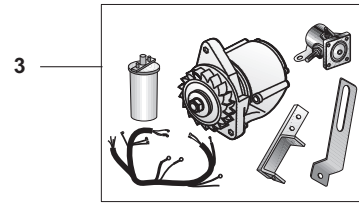

F10

Spare Parts for FORD
Tractors Built 1939 to 1964

Alternators, Generators and Regulators

SPAREX No.	DESCRIPTION	EQUIVALENT	TRACTOR MODEL
1	S.61050 Alternator Conversion Kit - w/ Belt	8NE10300ALT	9N, 2N, 8N (w/ Front Mount Distributor)
2	S.61051 Alternator Conversion Kit (Use Original Belt)	8NL10300ALT	8N (w/ Side Mount Distributor)
3	S.61020 Alternator Conversion Kit - w/ Belt	NAA10300ALT	NAA, Jubilee
4	S.61021 Alternator Conversion Kit (Use Original Belt)	556410300ALT	600, 700, 800, 900, 601, 701, 801, 901, 2000, 4000
5	S.61090 Universal Alternator - Rebuilt Less Pulley		12 Volt Universal Alternator (Self-Exciting with Built-in Regulator)
6	S.41157 Generator	ADN10001	Fordson Major, Power Major, Super Major, Dexta, Super Dexta
7	S.65580 Regulator - Push-in Terminals	EIADDN10505	Dexta (57-10/62), Fordson Major, Power Major (52-2/60)
8	S.41166 Regulator - Spade Terminals	E27N10505F	Dexta, Super Dexta (5/60-62), Fordson Power Major, Super Major (2/60-12/64)