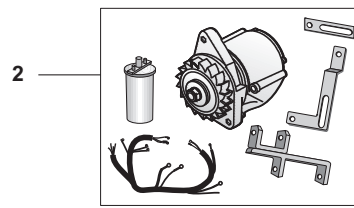

F10

Spare Parts for FORD
Tractors Built 1939 to 1964

Alternators, Generators and Regulators

SPAREX No.	DESCRIPTION	EQUIVALENT	TRACTOR MODEL
1	S.61050 Alternator Conversion Kit - w/ Belt	8NE10300ALT	9N, 2N, 8N (w/ Front Mount Distributor)
2	S.61051 Alternator Conversion Kit (Use Original Belt)	8NL10300ALT	8N (w/ Side Mount Distributor)
3	S.61020 Alternator Conversion Kit - w/ Belt	NAA10300ALT	NAA, Jubilee
4	S.61021 Alternator Conversion Kit (Use Original Belt)	556410300ALT	600, 700, 800, 900, 601, 701, 801, 901, 2000, 4000
5	S.61090 Universal Alternator - Rebuilt Less Pulley		12 Volt Universal Alternator (Self-Exciting with Built-in Regulator)
6	S.41157 Generator	ADN10001	Fordson Major, Power Major, Super Major, Dexta, Super Dexta
7	S.65580 Regulator - Push-in Terminals	EIADDN10505	Dexta (57-10/62), Fordson Major, Power Major (52-2/60)
8	S.41166 Regulator - Spade Terminals	E27N10505F	Dexta, Super Dexta (5/60-62), Fordson Power Major, Super Major (2/60-12/64)