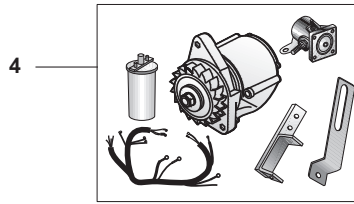

F10

Spare Parts for FORD
Tractors Built 1939 to 1964

Alternators, Generators and Regulators

SPAREX No.	DESCRIPTION	EQUIVALENT	TRACTOR MODEL
1	S.61050 Alternator Conversion Kit - w/ Belt	8NE10300ALT	9N, 2N, 8N (w/ Front Mount Distributor)
2	S.61051 Alternator Conversion Kit (Use Original Belt)	8NL10300ALT	8N (w/ Side Mount Distributor)
3	S.61020 Alternator Conversion Kit - w/ Belt	NAA10300ALT	NAA, Jubilee
4	S.61021 Alternator Conversion Kit (Use Original Belt)	556410300ALT	600, 700, 800, 900, 601, 701, 801, 901, 2000, 4000
5	S.61090 Universal Alternator - Rebuilt Less Pulley		12 Volt Universal Alternator (Self-Exciting with Built-in Regulator)
6	S.41157 Generator	ADN10001	Fordson Major, Power Major, Super Major, Dexta, Super Dexta
7	S.65580 Regulator - Push-in Terminals	EIADDN10505	Dexta (57-10/62), Fordson Major, Power Major (52-2/60)
8	S.41166 Regulator - Spade Terminals	E27N10505F	Dexta, Super Dexta (5/60-62), Fordson Power Major, Super Major (2/60-12/64)