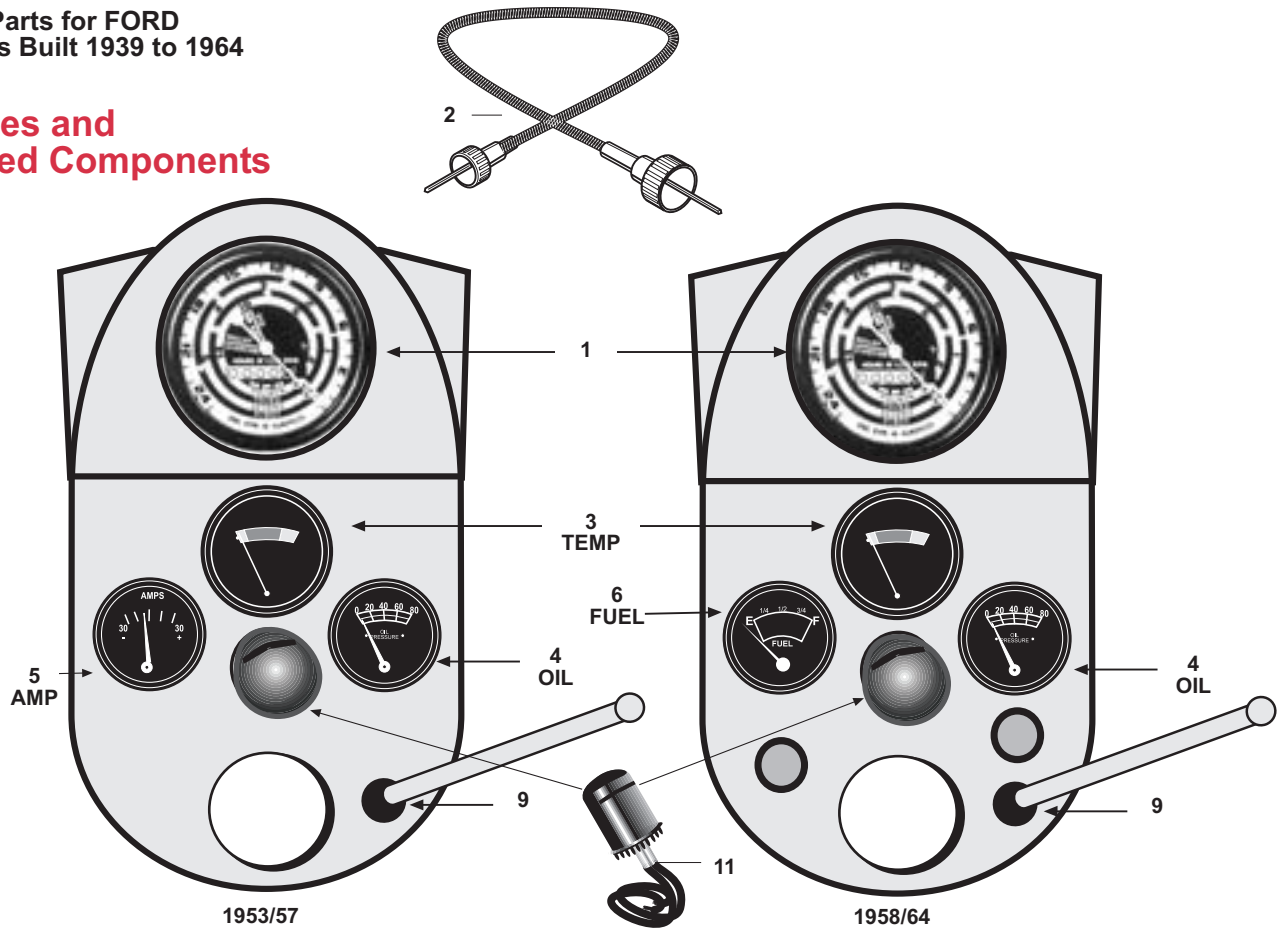

F10

Spare Parts for FORD
Tractors Built 1939 to 1964

Gauges and Related Components

Please see Index for alternative O.E. part numbers.

These parts are Sparex parts and are not manufactured by the Original Equipment Manufacturer. Original Equipment Manufacturer names, part numbers and descriptions are quoted for reference purposes only.