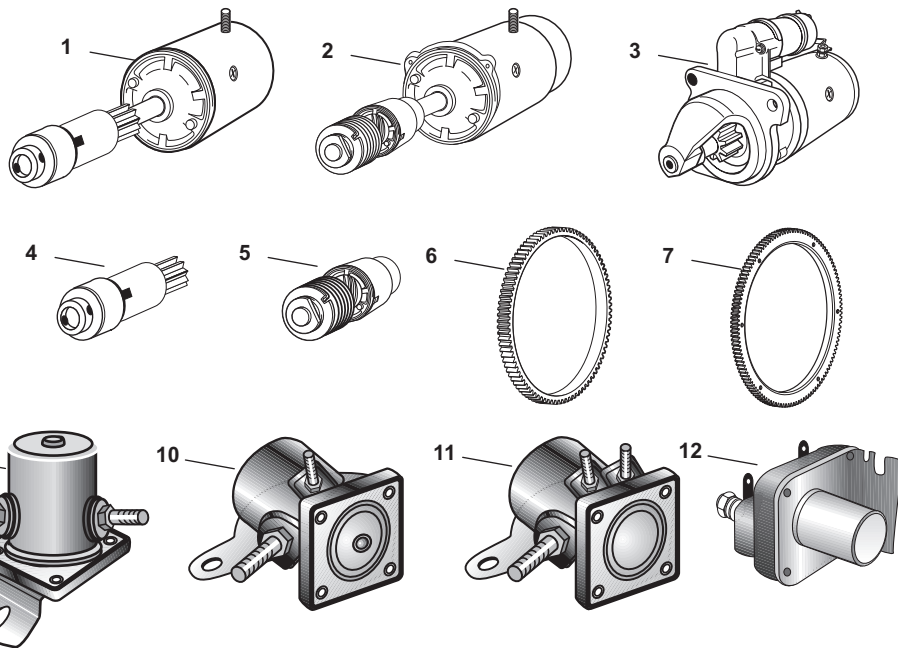

Electrical and Related Components

Page No.

1	Starters, Starter Drives and Solenoids
2	Ignition Switches
3	Alternators, Generators and Regulators
4	Ignition, Tune-up Kits and Related Components
5-6	Gauges and Related Components
7	Belts, Wiring Harness and Battery Box
8	Switches, Headlamps and Related Components
9	Fender and Headlamp Assemblies and Related Components
10	Headlamp Assemblies, Fender Lights and Related Components (Dexta, Fordson Majors)

F10

Spare Parts for FORD
Tractors Built 1939 to 1964

Starters, Starter Drives, and Solenoids

*** Note:**
Starter mounts differently and you must rewire, but it works fine. Use the S.60824 push button starter switch for this modification.