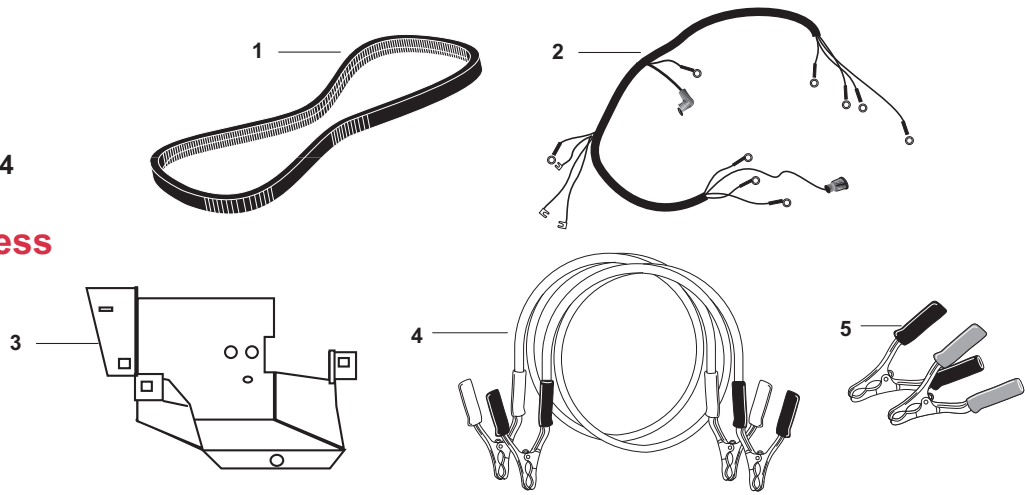

F10

Spare Parts for FORD
Tractors Built 1939 to 1964

Belts, Wiring Harness Battery Box and Jumper Cables

	SPAREX No.	DESCRIPTION	EQUIVALENT	TRACTOR MODEL
1	S.18834	Belt - Generator - Water Pump (5/8" x 45")	86520008 9N8620B	9N, 2N (8N w/ Front Mount Distributor)
1	S.18833	Belt - Alternator - Water Pump		9N, 2N (8N w/ Front Mount Distributor) (w/ S.61050 Alternator Kit)
1	S.18830	Belt - Generator - Water Pump (5/8" x 41 1/2")	86520007 8N8620	(8N w/ Side Mount Distributor), NAA, Jubilee, (NOTE: Also used w/ S.61020 Alternator Kit)
1	S.18722	Belt - Generator - Water Pump (1/2" x 42")	75629 EAF8577A	600, 700, 800, 900, 601, 701, 801, 901, 2000, 4000
1	S.11174	Belt - Generator - Water Pump (1/2" x 45")	E1ADKN8620C	Dexta, Super Dexta, (Fordson Major, Fordson Power Major, Fordson Super Major 9/54-64)
2	S.66817	Wiring Harness - Main	2N14401 9N14401C	(9N, 2N w/ Generator)
2	S.66818	Wiring Harness - Main	8N14401B	(8N w/ Front Mount Distributor & Generator)
2	S.66819	Wiring Harness - Main	8N14401C	(8N w/ Side Mount Distributor & Generator)
2	S.66820	Wiring Harness - Main	FAF14401B	(NAA, Jubilee w/ Generator)
3	S.60610	Battery Box	8N10732	8N
3	S.60611	Battery Box - Gas	C0NN10732T	NAA, Jubilee, 600, 700, 800, 900, 601, 701, 801, 901, 2000, 4000
4	S.20556	Jumper Cable - Extra Heavy Duty - 2 Gauge Copper Wire (20')		
5	S.20557	Jumper Cable Clamps (Qty 2) Red/Black Zinc Plated Steel Extra Heavy Duty