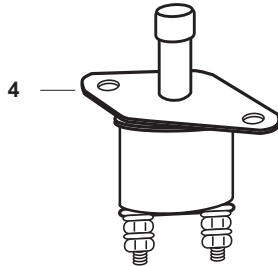

Ignition Switches

SPAREX No.	DESCRIPTION	EQUIVALENT	TRACTOR MODEL
1	S.60617 Ignition Switch with Key - Non Original Key	8N3679C	All Tractors 1939 - 1964 (Except Dexas and Majors)
2	S.60185 Key		For S.60617 Only
3	S.60366 Ignition Key - Original Switch	9N3685B	All Tractors 1939 - 1964 (Except Dexas and Majors)
4	S.66813 Starter Switch - Restoration Quality	9N11450B	9N, 2N (w/ Safety Start)
5	S.60824 Starter/Manifold Heater Switch - Push Button	312133	601, 701, 801, 901, 2000, 4000 (w/ Select-O-Speed or Diesel Engine)
6	S.66386 Ignition & Light Switch	957E11654	Dexta, Super Dexta

Please see Index for alternative O.E. part numbers.

These parts are Sparex parts and are not manufactured by the Original Equipment Manufacturer. Original Equipment Manufacturer names, part numbers and descriptions are quoted for reference purposes only.