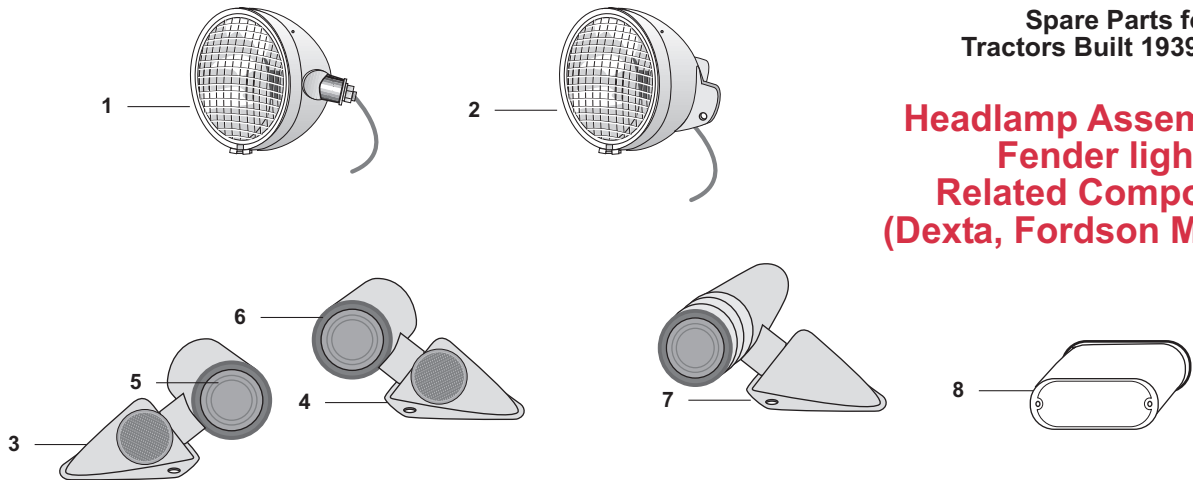

Headlamp Assemblies, Fender lights and Related Components (Dexta, Fordson Majors)

SPAREX No.	DESCRIPTION	EQUIVALENT	TRACTOR MODEL
1	S.66731 Headlight Assembly - RH Side Mount	957E13002	Dexta, Fordson Major, Fordson Power Major
1	S.66732 Headlight Assembly - LH Side Mount	957E13003	Dexta, Fordson Major, Fordson Power Major
2	S.66733 Headlight Assembly - Inset in Grill	957E13002B D2NN13005D	Super Dexta, Fordson Power Major, Fordson Super Major
3	S.66867 Fender Light Assembly - RH	D2NN13N200A	Dexta, Super Dexta
4	S.66866 Fender Light Assembly - LH	D2NN13N201A	Dexta, Super Dexta
5	S.42728 Replacement Lens - Red		Dexta, Super Dexta
5	S.42729 Replacement Lens - Clear		Dexta, Super Dexta
6	S.42730 Replacement Rubber Seal		Dexta, Super Dexta
7	S.66844 Fender Light Assembly - LH/RH	E1ADKN13202B	Fordson Major, Fordson Power Major, Fordson Super Major
8	S.66746 Rear Fender Light - RH	E1ADKN13404B	Fordson Major, Fordson Power Major, Fordson Super Major
8	S.66734 Rear Fender Light - LH	E1ADKN13405B	Fordson Major, Fordson Power Major, Fordson Super Major

Please see Index for alternative O.E. part numbers.

These parts are Sparex parts and are not manufactured by the Original Equipment Manufacturer. Original Equipment Manufacturer names, part numbers and descriptions are quoted for reference purposes only.